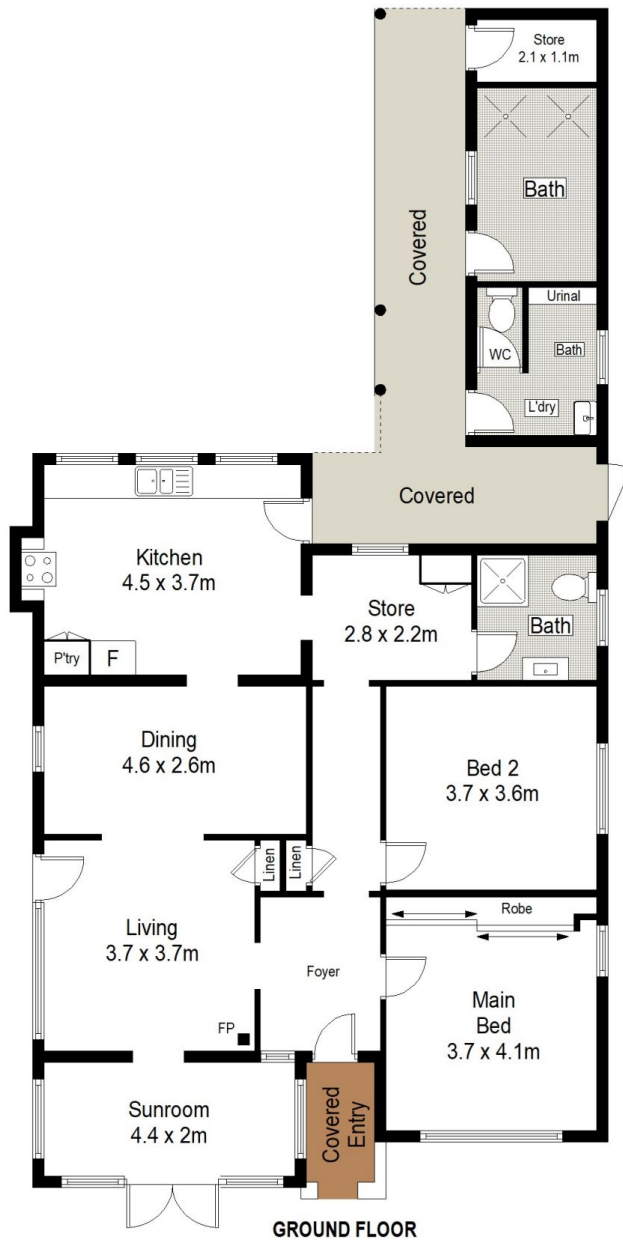

0 1 2 3 4 5
SCALE IN METERS.

Scale in metres. Indicative only. Dimensions are approximate. All information contained herein is gathered from sources we believe to be reliable. However we cannot guarantee its accuracy and interested persons should rely on their own enquiries.